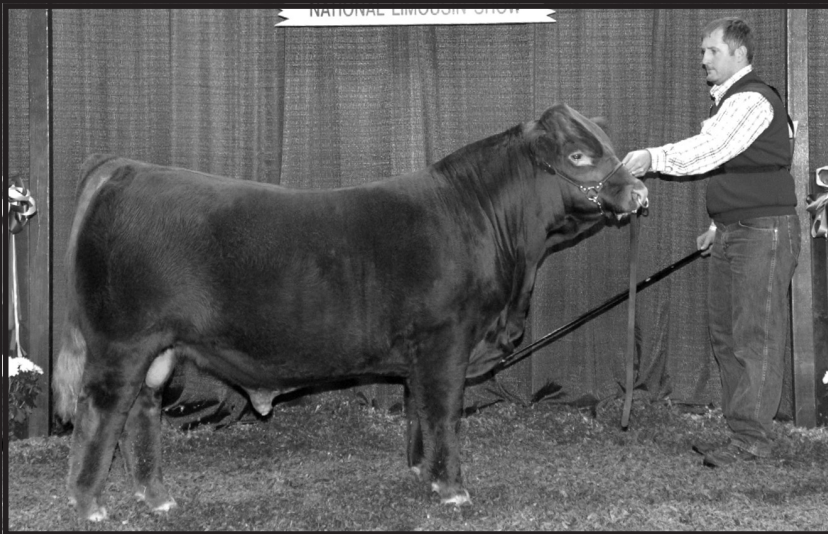

# BRED TO WORK...

## In the Pasture & In the Show Ring

### Legacy's Wing Man

10/13/09 • Red • Polled Purebred  
MAGS Starbucks x Legacy's Miss Priss (Kryptonite)  
CE: 3 BW: 3.5 WW: 46 YW: 82 MA: 28 CM: 1 SC: 0.5

*Grand Champion, Illinois State Fair*  
*Div. Champion, Southeast Summer Classic*  
*Div. Champion, All-American Limousin Futurity*  
*Div. Champion, American Royal*  
*Div. Rs. Champion, NAILE*

We thank O'Connor Farms Limousin of Belle Center, Ohio, for purchasing half interest and full possession in Wing Man. We are confident in his breeding potential and welcome your interest in semen, or other bulls and females of this caliber.